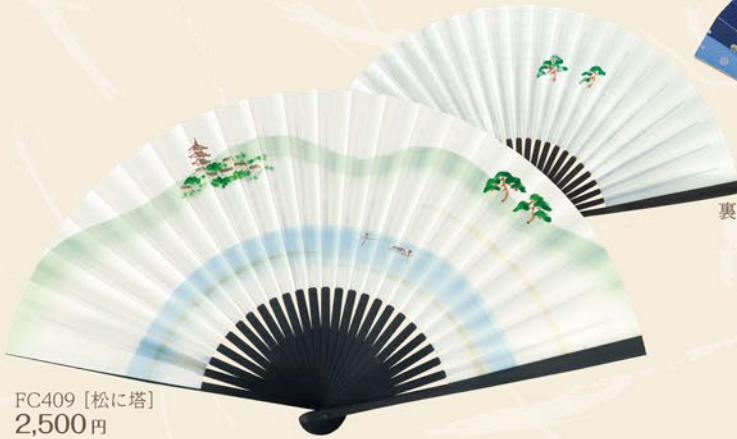

65/45

FB5601 [秋草]  
FB5602 [撫子]  
FB5603 [桜]

FB5604 [鉄線]  
FB5607 [麦]

FB5762 [秋草]  
FB5763 [藤]  
FB5765 [あやめ]

FB5766 [鉄線]  
FB5767 [小菊]

FC602 [漉き地両面 無地 茶 / 緑]  
2,000円

裏

FC4241 [雪輪]  
2,500円